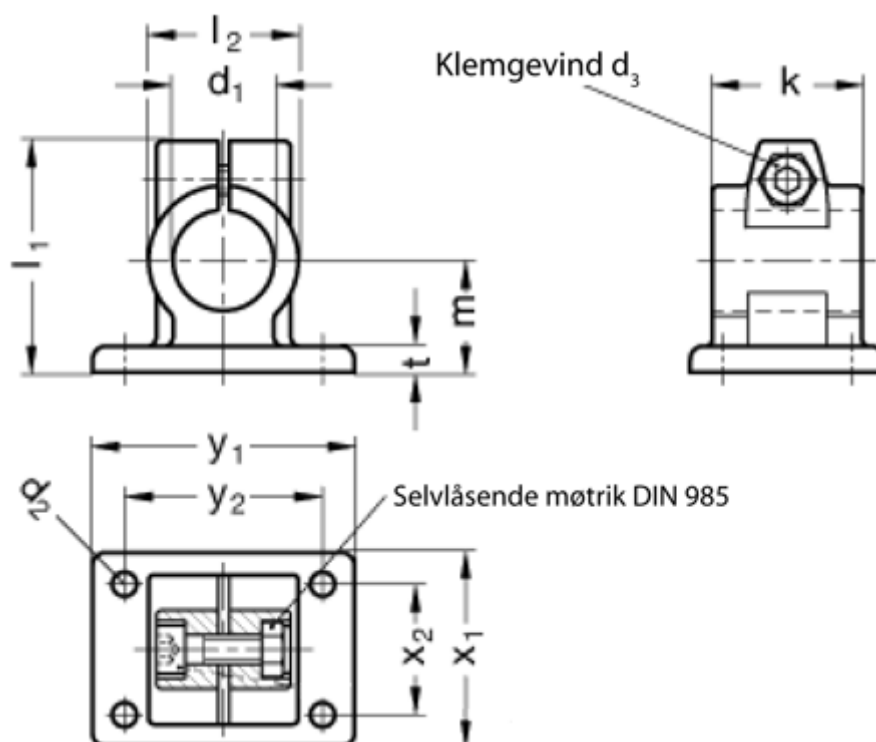

Article number: 20146B60802BL

Description: E+G
Flanged Connector GN 146-B60-80-2-BL

Measures

Adjustable clamp lever = GN 911-M10-55 have to be ordred separately

d1 = B60
d2 = 11.0
d3 = M10
k = 80
l1 = 102
l2 = 80
m = 60

t = 14
x1 = 110
x2 = 74
y1 = 154
y2 = 118